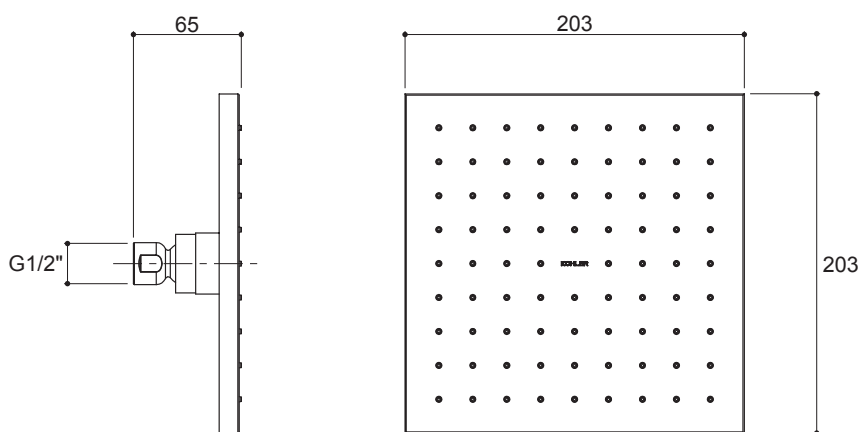

คอนเทมโพรารี

ข้อสังเกตสำหรับการติดตั้ง

ติดตั้งสุญญากาศโดยใช้คู่มือข้อแนะนำการติดตั้ง

ขนาดระยะแสดงค่าโดยประมาณ

หน่วย: มม.

K-13695X-CP