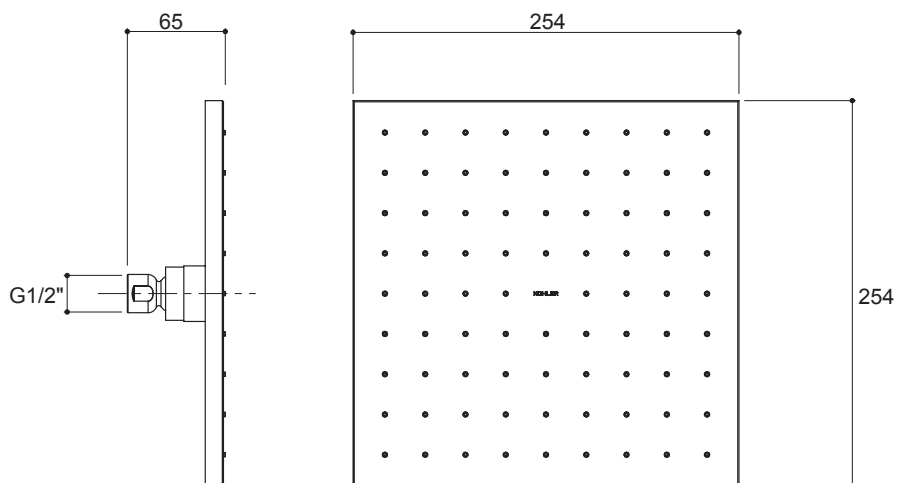

K-13696X-CP

Product Diagram