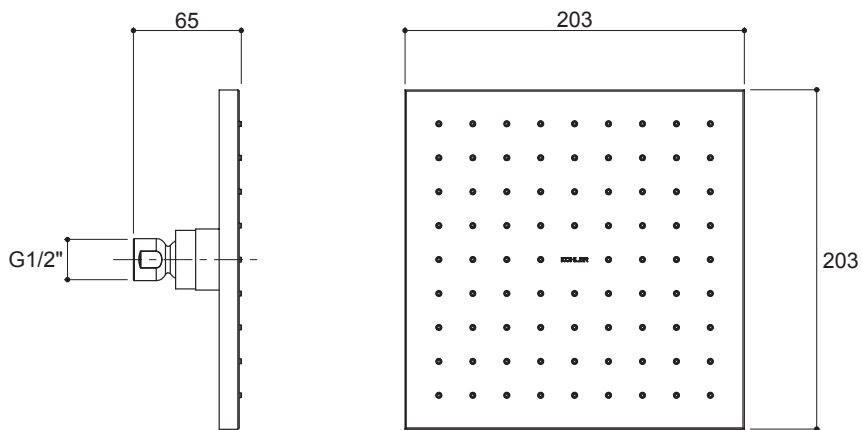

CONTEMPORARY

Installation Notes

Install this product according to the installation guide.

Dimensions are approximate.
Unit: mm.

K-13695X-CP